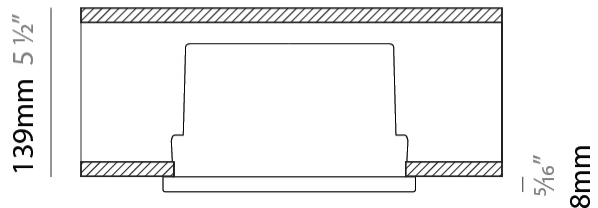

Ø347mm 13 1/16"