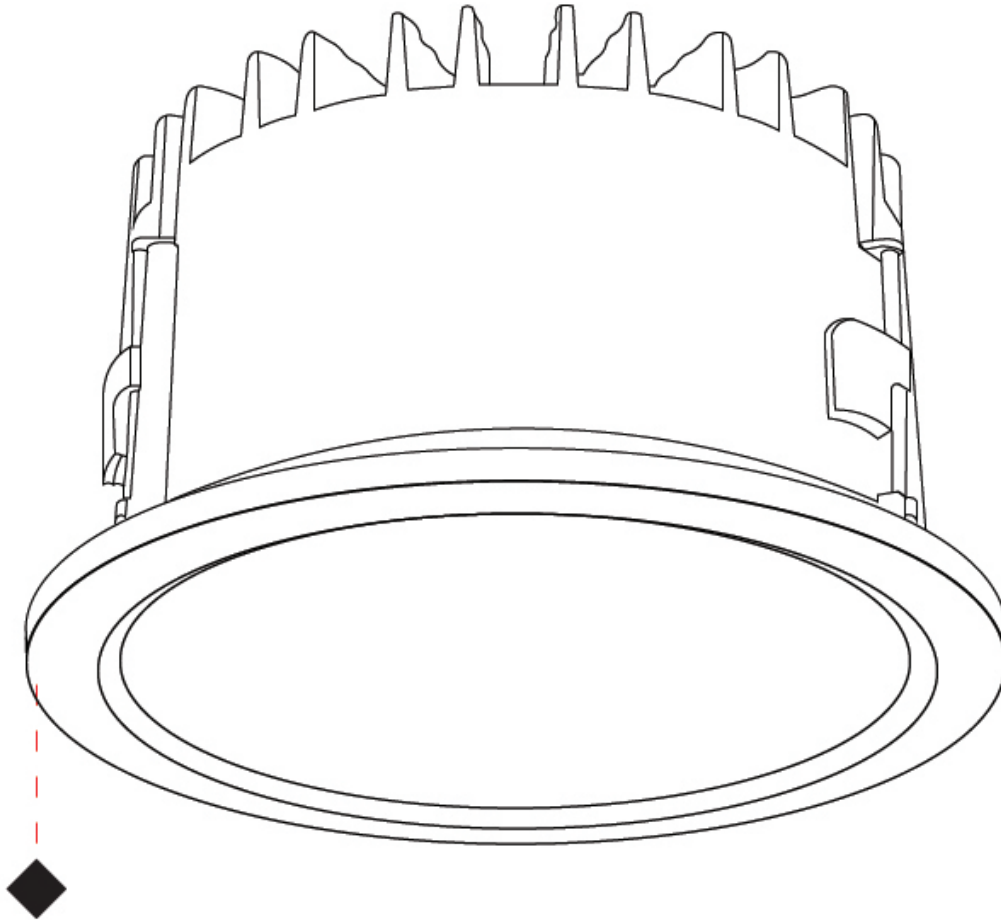

ASTER RECESSED

E9Q127-

PROJECT _____

TYPE _____

SPECIFIER _____

QUANTITY _____

DATE _____

E