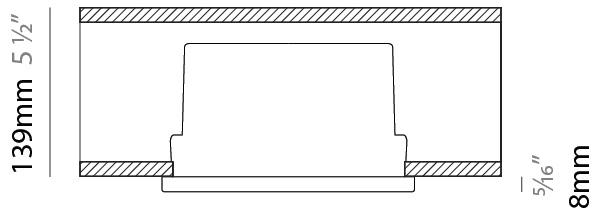

Ø347mm 13 1/16"